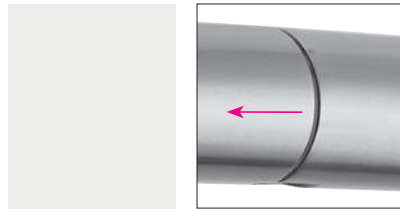

*STEEL TOP shower column  
with thermostatic mixer  
STEELQ 168RAC*

**Finiture**  
AC / Acciaio INOX

**Finishes**  
AC / Stainless Steel

© **ZSOF 111AC**  
Braccio doccia **STEEL** L.400mm  
*STEEL Shower arm l. 400mm*

© **ZSOF 112AC**  
Soffione **STEEL** Ø230mm  
*STEEL Ø230mm shower head*

© **ZSOF 113AC**  
Soffione **STEEL TOP** Ø300mm  
*STEEL TOP Ø300mm shower head*

Doccetta monogetto  
estraiibile

*Pull-out-spray*