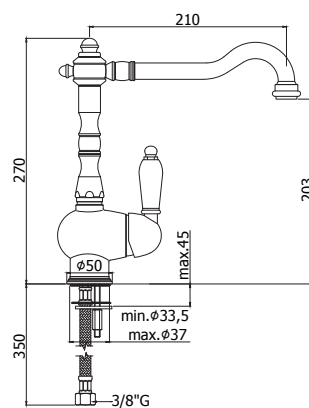

FME181.. MELISSA

chromo
CR

Afwerking Prijs
Chroom € 248,00

1-greeps keukmenkraan

NOTITIES

A series of horizontal dotted lines for writing notes.

NOTITIES

A series of horizontal dotted lines for taking notes.